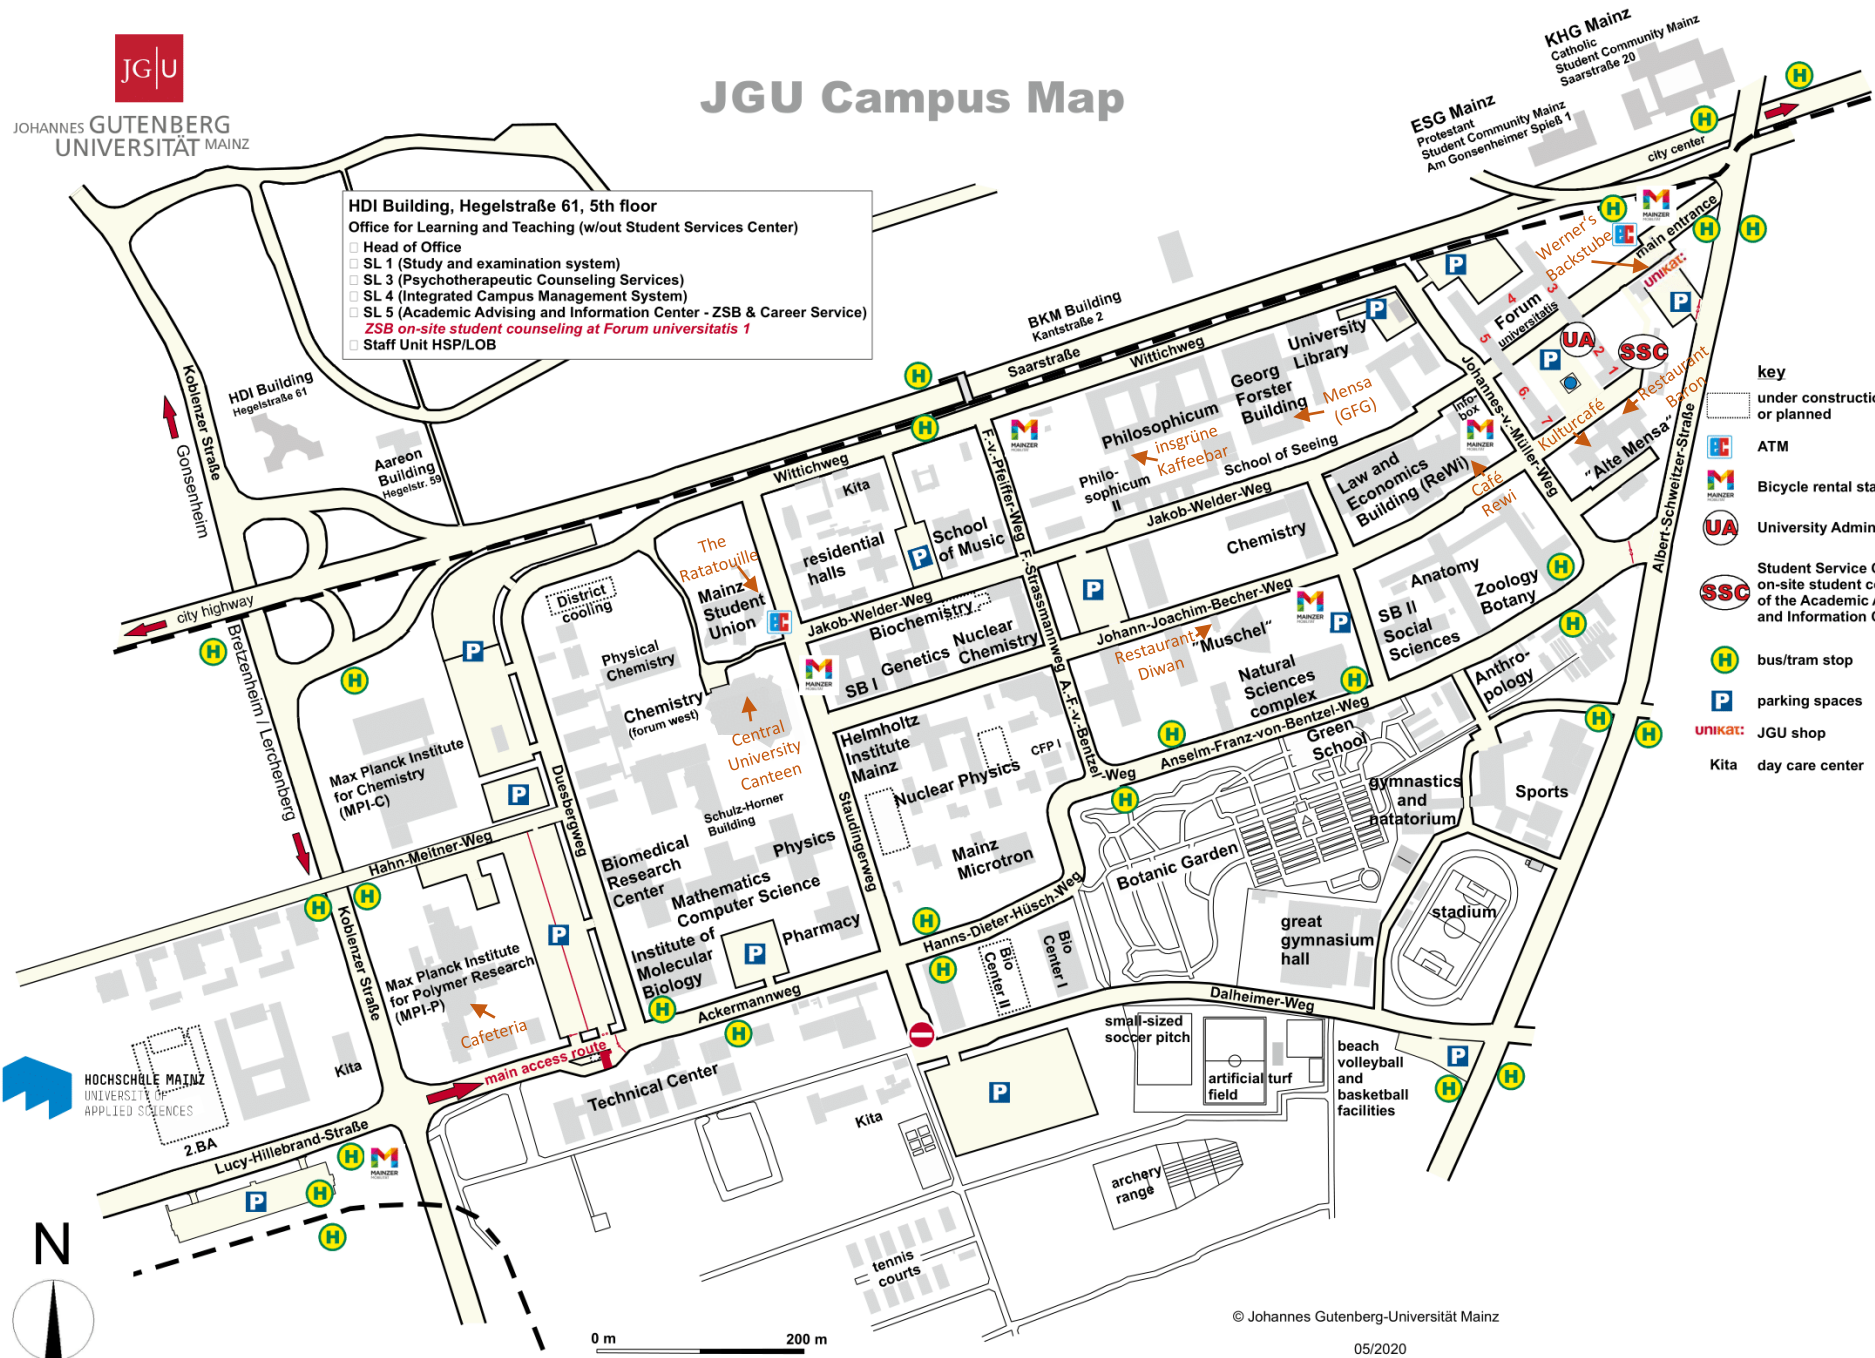

JOHANNES GUTENBERG
UNIVERSITÄT MAINZ

JGU Campus Map

HDI Building, Hegelstraße 61, 5th floor
Office for Learning and Teaching (w/out Student Services Center)

- Head of Office
- SL 1 (Study and examination system)
- SL 3 (Psychotherapeutic Counseling Services)
- SL 4 (Integrated Campus Management System)
- SL 5 (Academic Advising and Information Center - ZSB & Career Service)
- ZSB on-site student counseling at Forum universitatis 1
- Staff Unit HSP/LOB

- key**
- under construction or planned
 - ATM
 - Bicycle rental station
 - UA University Administration
 - SSC Student Service Center (incl. on-site student counseling of the Academic Advising and Information Center - ZSB)
 - H bus/tram stop
 - P parking spaces
 - UNIKAT: JGU shop
 - Kita day care center