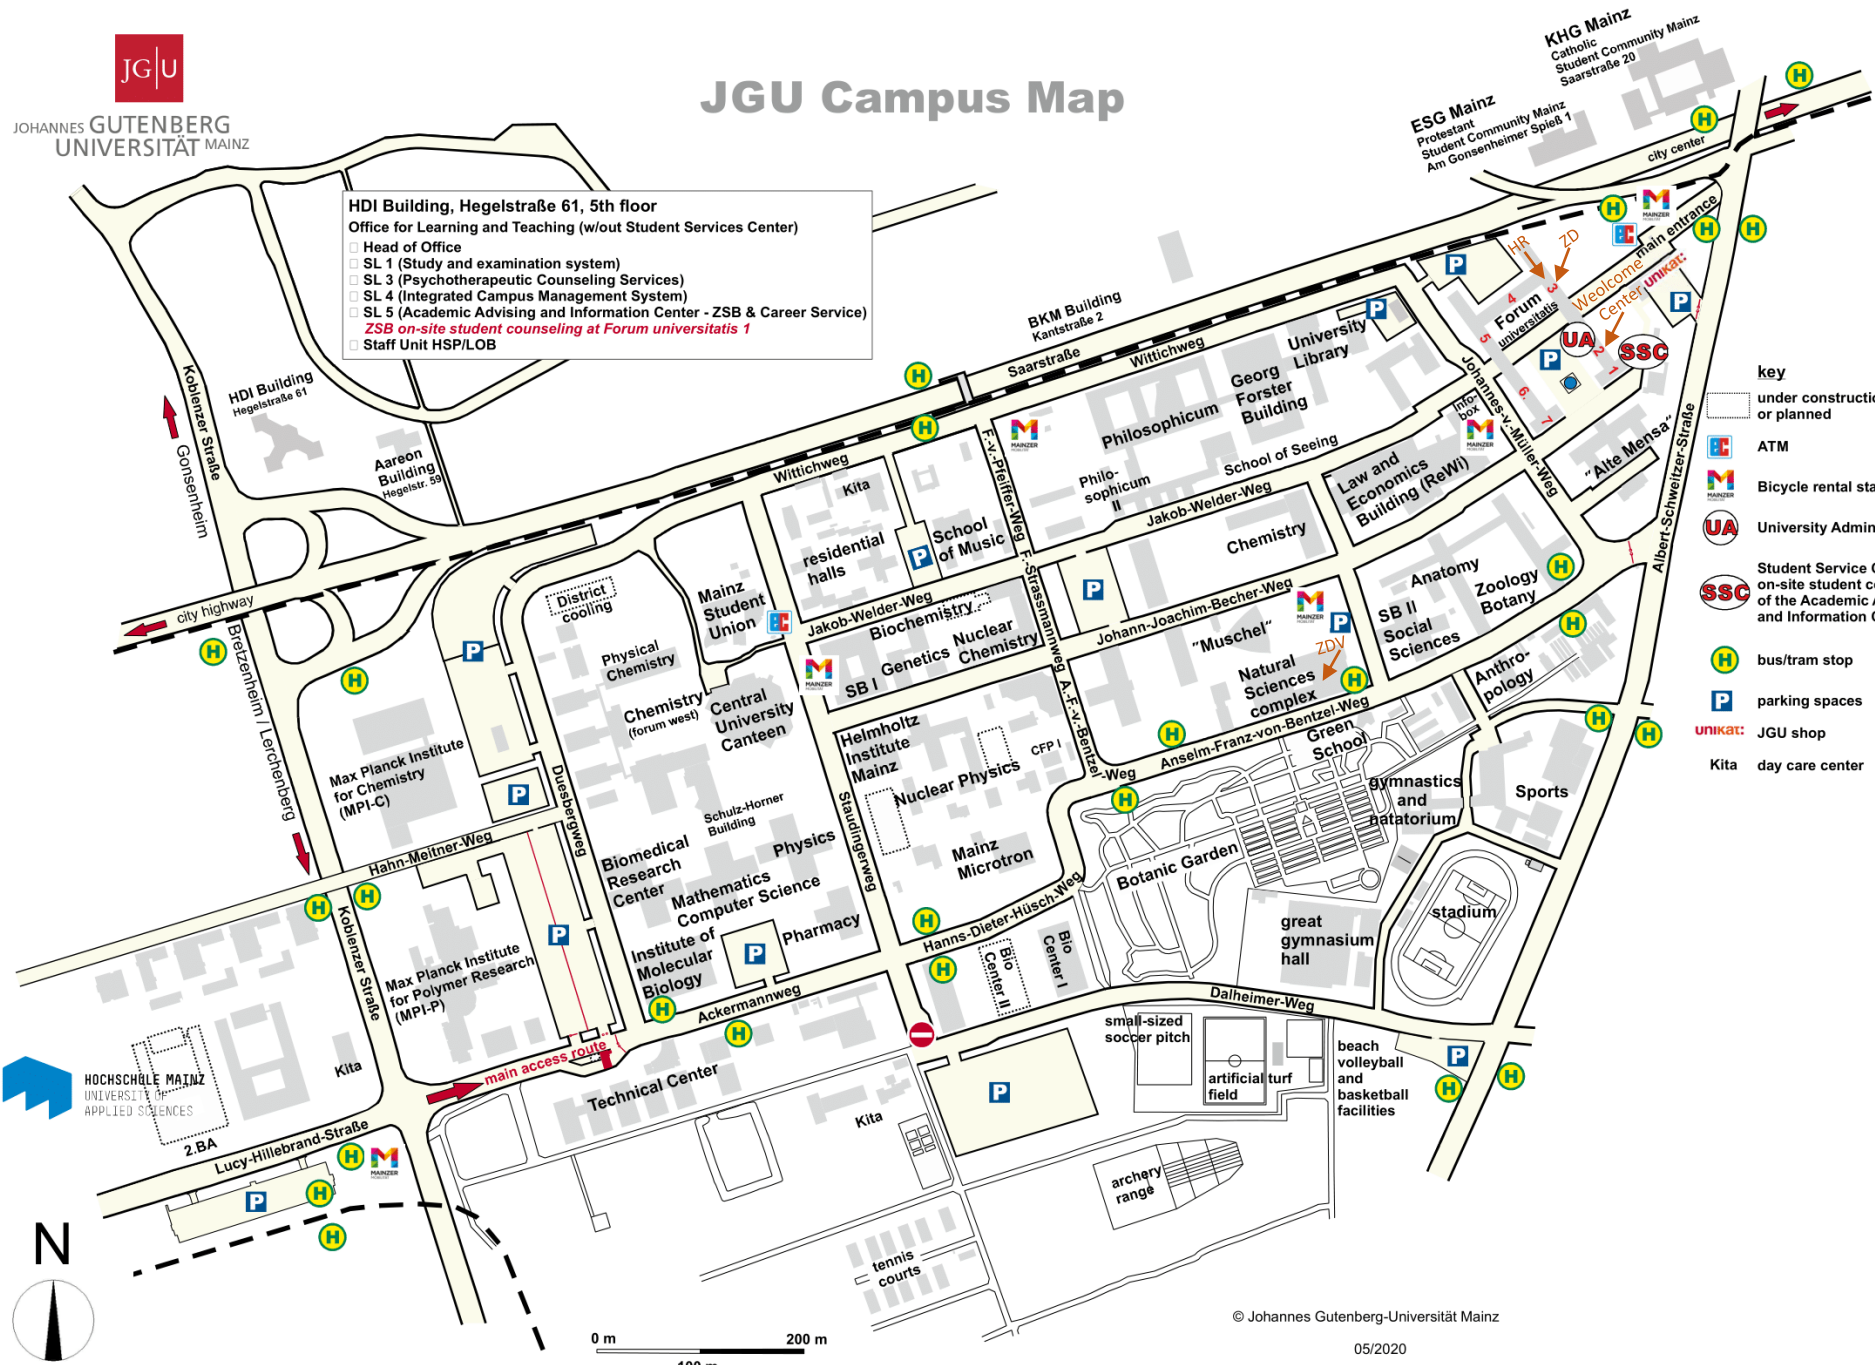

JOHANNES GUTENBERG
UNIVERSITÄT MAINZ

JGU Campus Map

HDI Building, Hegelstraße 61, 5th floor
Office for Learning and Teaching (w/out Student Services Center)

- Head of Office
- SL 1 (Study and examination system)
- SL 3 (Psychotherapeutic Counseling Services)
- SL 4 (Integrated Campus Management System)
- SL 5 (Academic Advising and Information Center - ZSB & Career Service)
- ZSB on-site student counseling at Forum universitatis 1
- Staff Unit HSP/LOB

- key**
- under construction or planned
 - ATM
 - Bicycle rental station
 - UA University Administration
 - SSC Student Service Center (incl. on-site student counseling of the Academic Advising and Information Center - ZSB)
 - H bus/tram stop
 - P parking spaces
 - UNIKAT: JGU shop
 - Kita day care center

0 m 100 m 200 m