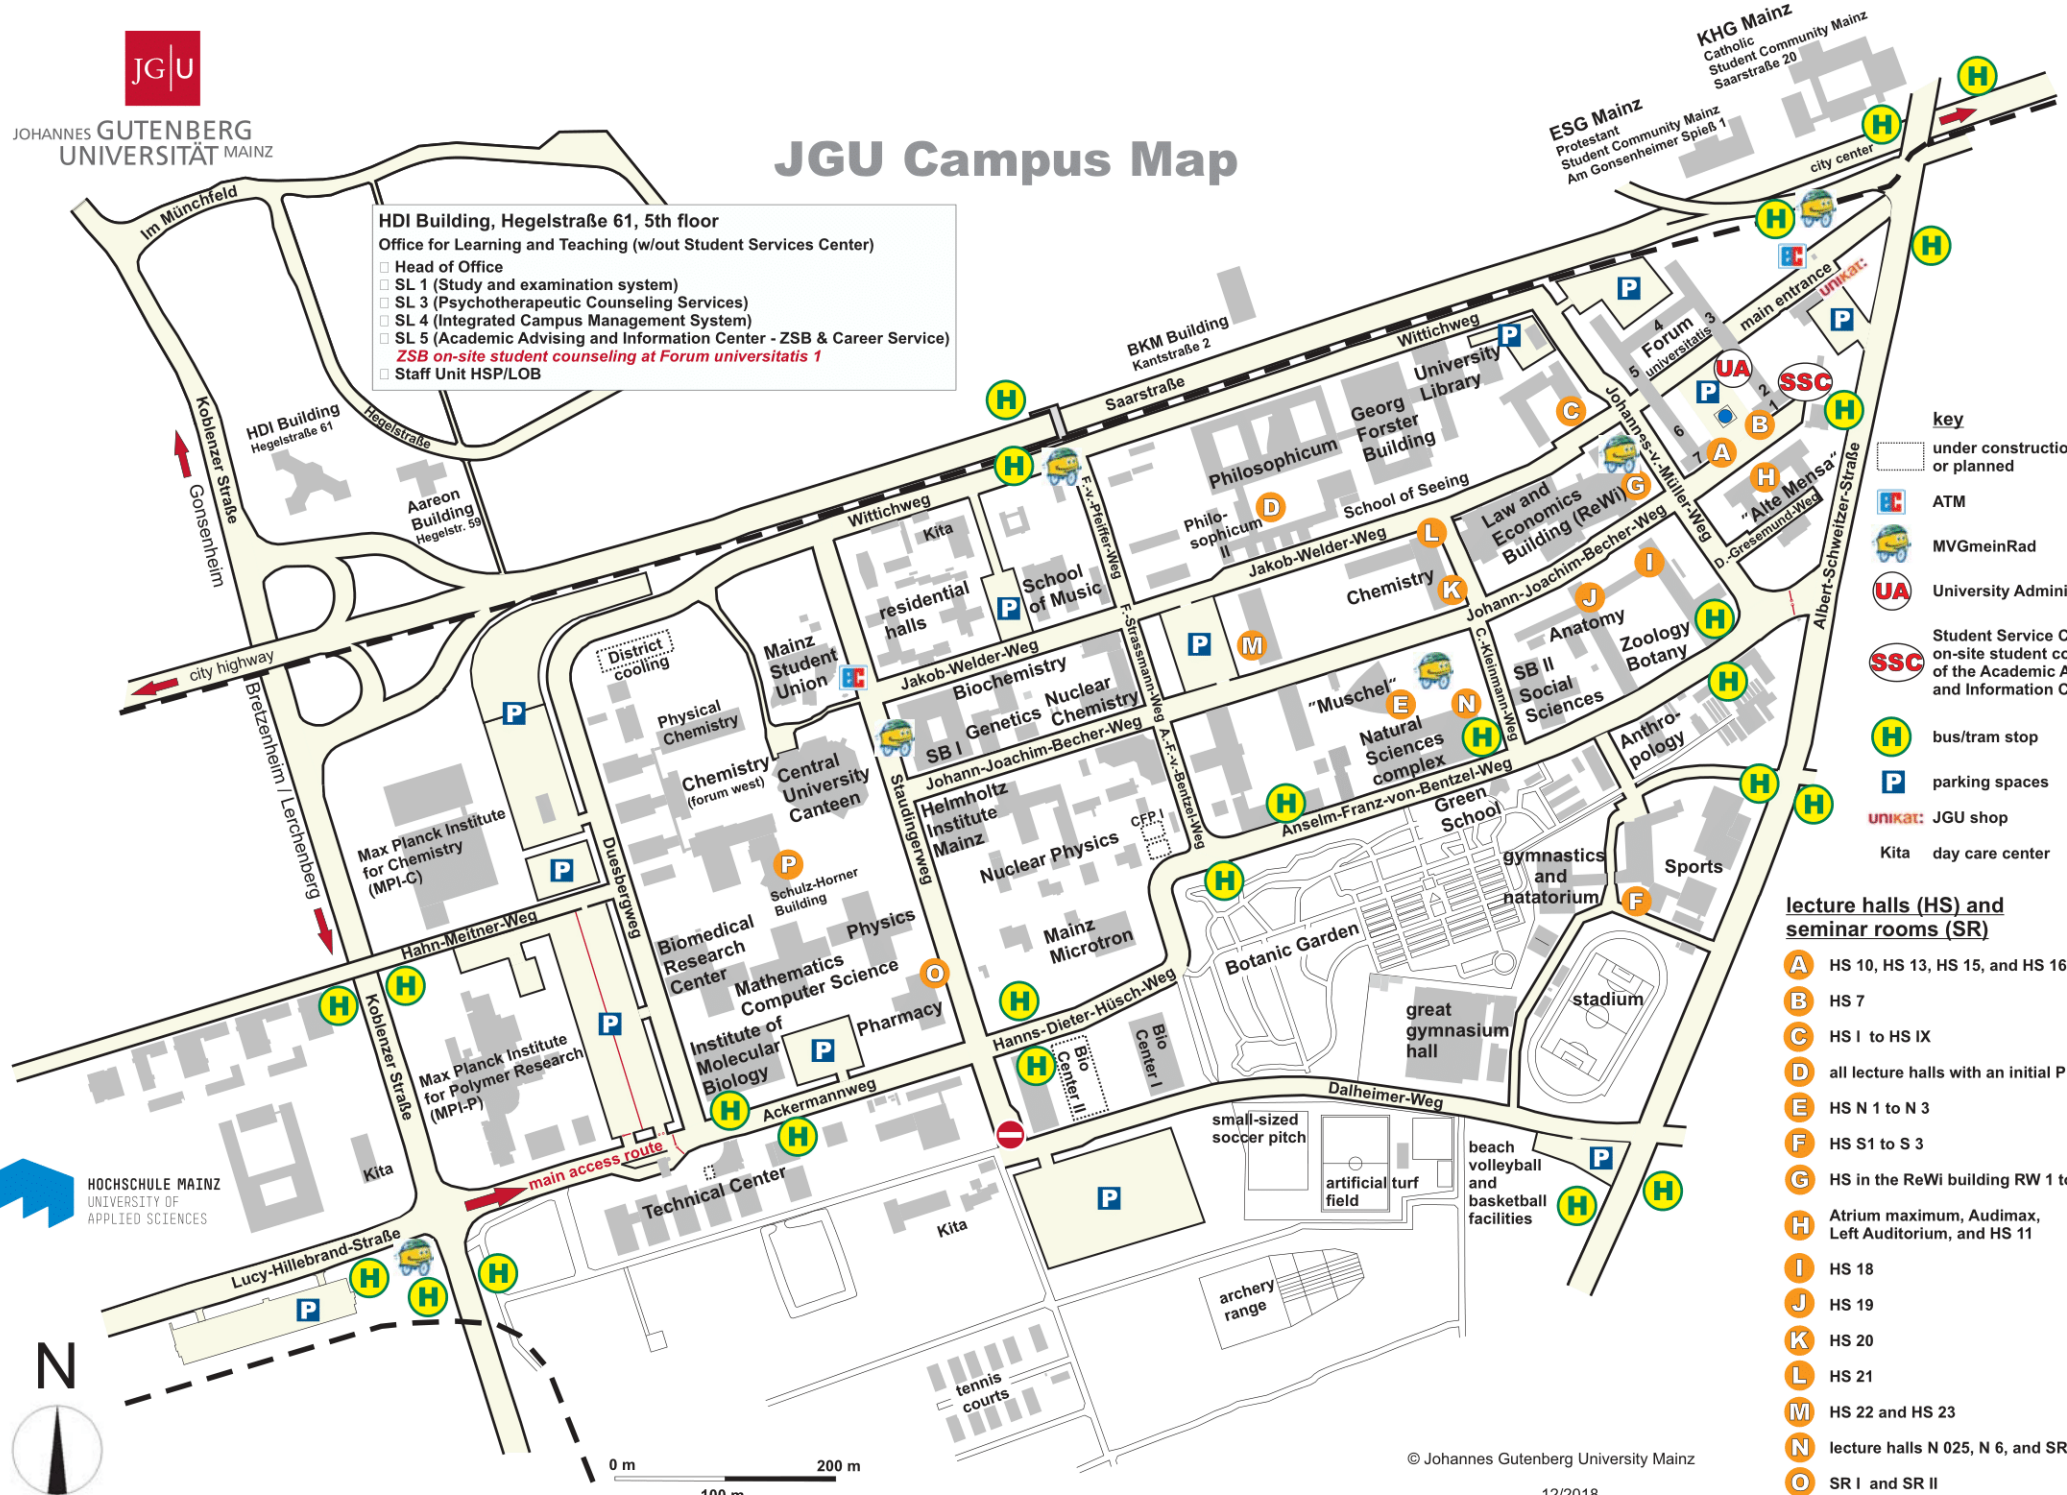

# JGU Campus Map

**HDI Building, Hegelstraße 61, 5th floor**  
Office for Learning and Teaching (w/out Student Services Center)

- Head of Office
- SL 1 (Study and examination system)
- SL 3 (Psychotherapeutic Counseling Services)
- SL 4 (Integrated Campus Management System)
- SL 5 (Academic Advising and Information Center - ZSB & Career Service)
- ZSB on-site student counseling at Forum universitatis 1
- Staff Unit HSP/LOB

- key**
- under construction or planned
  - ATM
  - MVGMeinRad
  - University Administration
  - Student Service Center (incl. on-site student counseling of the Academic Advising and Information Center - ZSB)
  - bus/tram stop
  - parking spaces
  - JGU shop
  - day care center

- lecture halls (HS) and seminar rooms (SR)**
- A** HS 10, HS 13, HS 15, and HS 16
  - B** HS 7
  - C** HS 1 to HS IX
  - D** all lecture halls with an initial P
  - E** HS N 1 to N 3
  - F** HS S1 to S 3
  - G** HS in the ReWi building RW 1 to RW 6
  - H** Atrium maximum, Audimax, Left Auditorium, and HS 11
  - I** HS 18
  - J** HS 19
  - K** HS 20
  - L** HS 21
  - M** HS 22 and HS 23
  - N** lecture halls N 025, N 6, and SR 537
  - O** SR I and SR II
  - P** HS C 01 to C 03  
SR C 04 to C 05