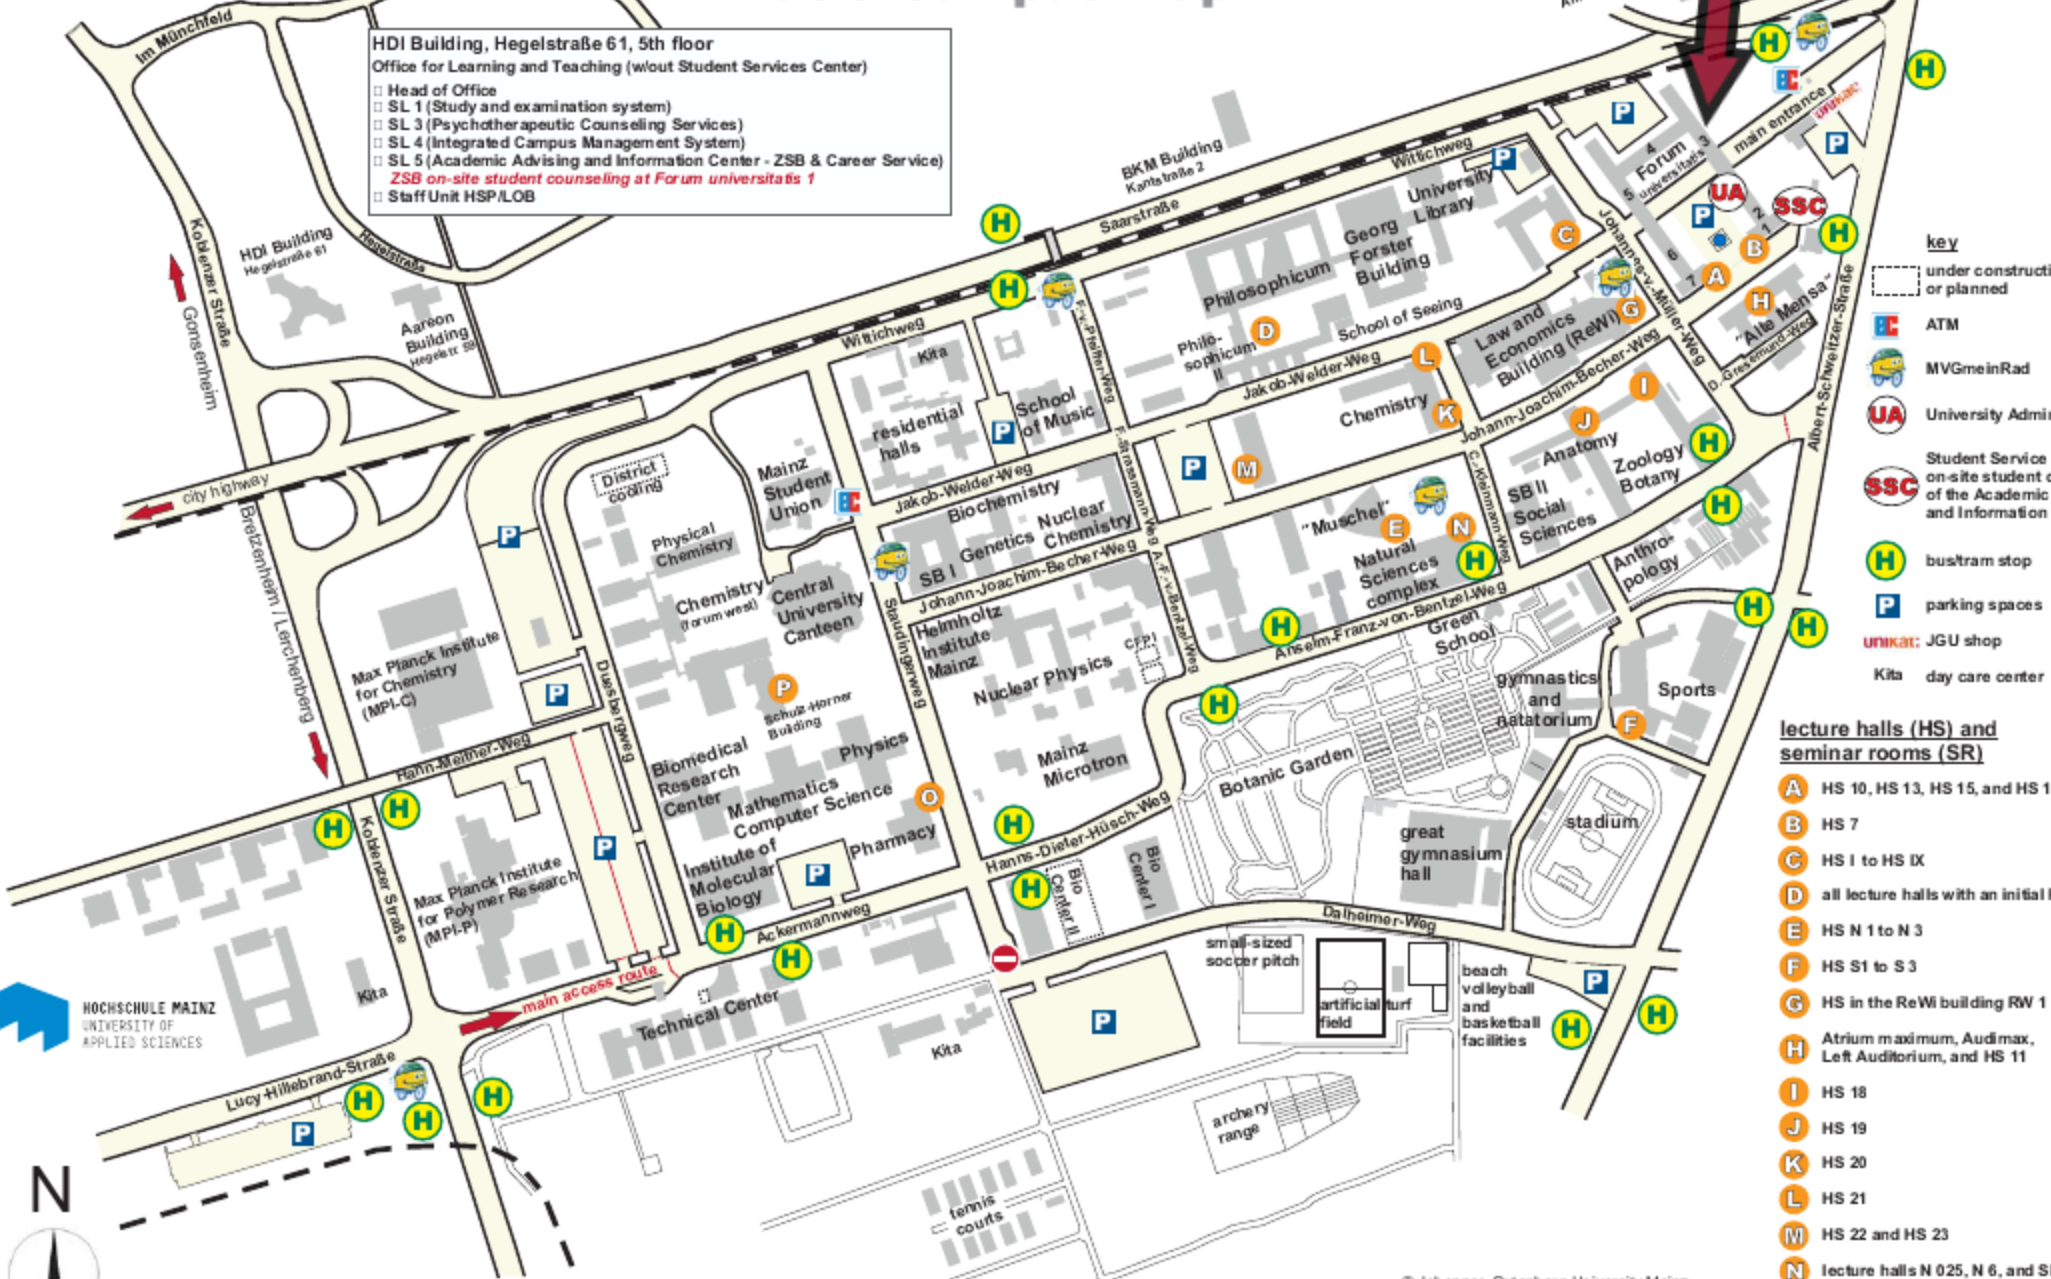

# JGU Campus Map

**HDI Building, Hegelstraße 61, 5th floor**  
 Office for Learning and Teaching (w/out Student Services Center)

- Head of Office
- SL 1 (Study and examination system)
- SL 3 (Psychotherapeutic Counseling Services)
- SL 4 (Integrated Campus Management System)
- SL 5 (Academic Advising and Information Center - ZSB & Career Service)
- ZSB on-site student counseling at Forum universitäts 1
- Staff Unit HSP/LOB

- key**
- under construction or planned
  - ATM
  - MVGMeinRad
  - University Administration
  - Student Service Center (incl. on-site student counseling of the Academic Advising and Information Center - ZSB)
  - bus/tram stop
  - parking spaces
  - JGU shop
  - day care center

- lecture halls (HS) and seminar rooms (SR)**
- HS 10, HS 13, HS 15, and HS 16
  - HS 7
  - HS I to HS IX
  - all lecture halls with an initial P
  - HS N 1 to N 3
  - HS S1 to S 3
  - HS in the ReWi building RW 1 to RW 6
  - Atrium maximum, Audimax, Left Auditorium, and HS 11
  - HS 18
  - HS 19
  - HS 20
  - HS 21
  - HS 22 and HS 23
  - lecture halls N 025, N 6, and SR 537
  - SR I and SR II
  - HS C 01 to C 03  
SR C 04 to C 05